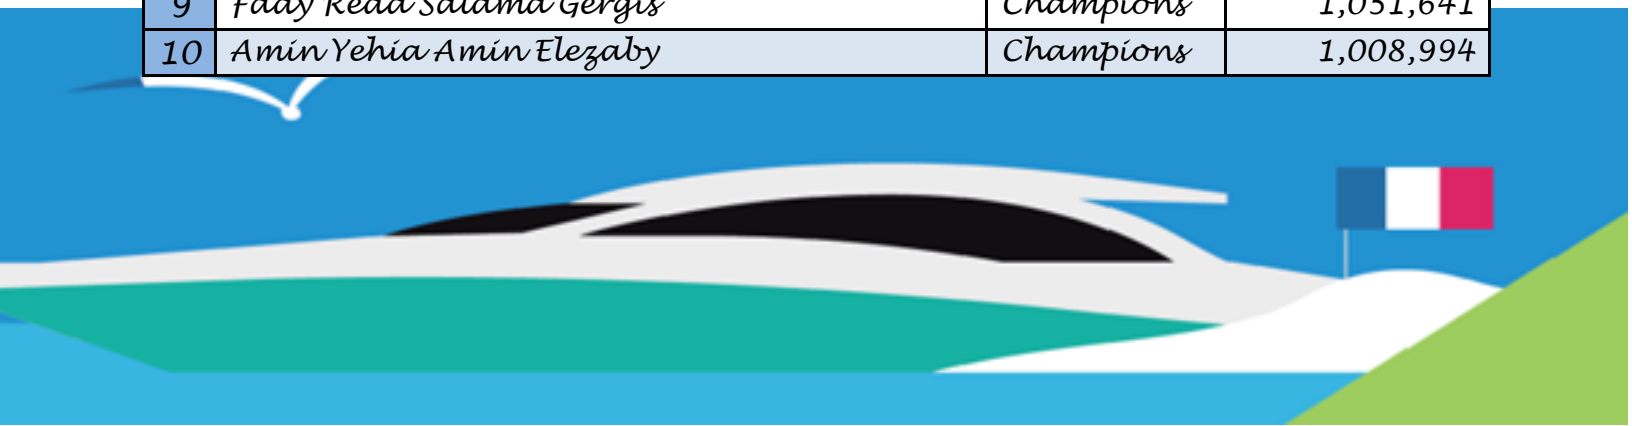

Top Agents "GTA"

YTD

	Agent's name	Agency	ANP
1	Nevine Gamal Khalil Mikhaïel	HBC	3,577,335
2	Sherif Abdel Monsef Abdel Moaty Aggag	Diamonds	2,493,601
3	Hanan Adel Abdel Aziz	Champions	2,345,153
4	Marwa Mahmoud Sarhan Abou El-Lel	Roots	2,229,442
5	Hanaa Khairy Hassan Ismael	Pioneers	2,213,853
6	Shokry Mohamed Shokry A/Lattif	Nilers	1,858,316
7	Moustafa Ahmed Abou Bakr Hussien Moussa Elioa	Champions	1,362,599
8	Ali Saber Hashem Mohamed	Roots	1,238,026
9	Fady Reda Salama Gergis	Champions	1,051,641
10	Amin Yehia Amin Elezaby	Champions	1,008,994

Top Agents "GTA"

Quarter

	Agent's name	Agency	ANP
1	Nevine Gamal Khalil Mikhaïel	HBC	3,577,335
2	Sherif Abdel Monsef Abdel Moaty Aggag	Diamonds	2,493,601
3	Hanan Adel Abdel Aziz	Champions	2,345,153
4	Marwa Mahmoud Sarhan Abou El-Lel	Roots	2,229,442
5	Hanaa Khairy Hassan Ismael	Pioneers	2,213,853
6	Shokry Mohamed Shokry A/Lattif	Nilers	1,858,316
7	Moustafa Ahmed Abou Bakr Hussien Moussa Elioa	Champions	1,362,599
8	Ali Saber Hashem Mohamed	Roots	1,238,026
9	Fady Reda Salama Gergis	Champions	1,051,641
10	Amin Yehia Amin Elezaby	Champions	1,008,994