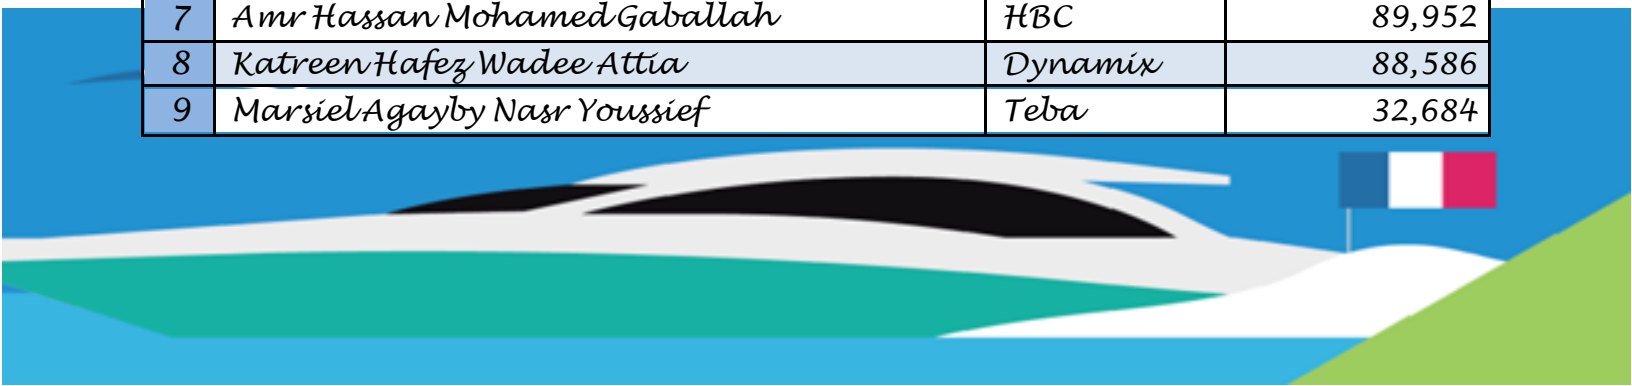

TOP Rookies Total New Production

Total First Year Paid Annualized Premium (OL+PA)

YTD

	Agent's name	Agency	ANP
1	Loubna Rabee Abd EL-Wahab Khalil	Roots	507,458
2	Taha Gamal Ashry Abd EL Aziz	Sohag	436,404
3	Felopater Alkomos Ibrahim Esrafim Agayby	Teba	307,049
4	Sandy Essam Attallah Seha	Sohag	240,424
5	Karim Talaat Abd Elfattah Ahmed Ismaiel	Faros	202,682
6	Katreen Hafez Wadee Attia	Dynamix	200,037
7	Mirna Khaled Kamal Mousa	Sohag	186,052
8	Maged Gamal Zekry Youssief	HBC	150,013
9	Marsiel Agayby Nasr Youssief	Teba	32,684

TOP Rookies Total New Production

Total First Year Paid Annualized Premium (OL+PA)

Quarter

	Agent's name	Agency	ANP
1	Taha Gamal Ashry Abd EL Aziz	Sohag	436,404
2	Felopater Alkomos Ibrahim Esrafim Agayby	Teba	210,139
3	Karim Talaat Abd Elfattah Ahmed Ismaiel	Faros	190,732
4	Mirna Khaled Kamal Mousa	Sohag	186,052
5	Sandy Essam Attallah Seha	Sohag	126,969
6	Maged Gamal Zekry Youssief	HBC	122,462
7	Amr Hassan Mohamed Gaballah	HBC	89,952
8	Katreen Hafez Wadee Attia	Dynamix	88,586
9	Marsiel Agayby Nasr Youssief	Teba	32,684